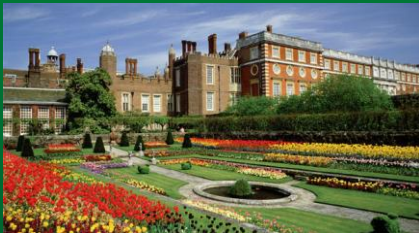

RHS Flower Shows

Chelsea & Hampton Court Palace

Join our well-know gardening expert, Trevor Edwards on an escorted tour to the Royal Horticultural Society s flower shows at Chelsea and later in the year at Hampton Court Palace.

With over 30 years of horticultural experience, Trevor is a regular contributor to the Saturday Morning programme on BBC s Radio Ulster. He is also noted for his appearances on Green Fingers on BBC, RTE and UK Gold. As a principal of Plantsman Garden Tours he is amply equipped to ensure a memorable and worthwhile visit to any horticultural event. We at Orrs Travel are delighted to have secured his services.

There is a superb itinerary planned for each of the events. During your stay, you will not only visit the RHS shows at Chelsea or Hampton Court but you will also have the opportunity to follow Trevor to several well known gardens, such as Ham House, Savill Gardens to name but a few.

Accommodation is at the 3* Superior Antoinette Hotel. Bed & breakfast is included with one evening meal on the day of arrival.

For full details of what is included, see below.

EARLY BOOKING OFFER
SAVE £30 PER PERSON

ORRS TRAVEL

028 9022 2220

1-6 StHelens Business Park
130 High St., Holywood, BT18 9HQ
ATOL 4500

www.orrstravel.com